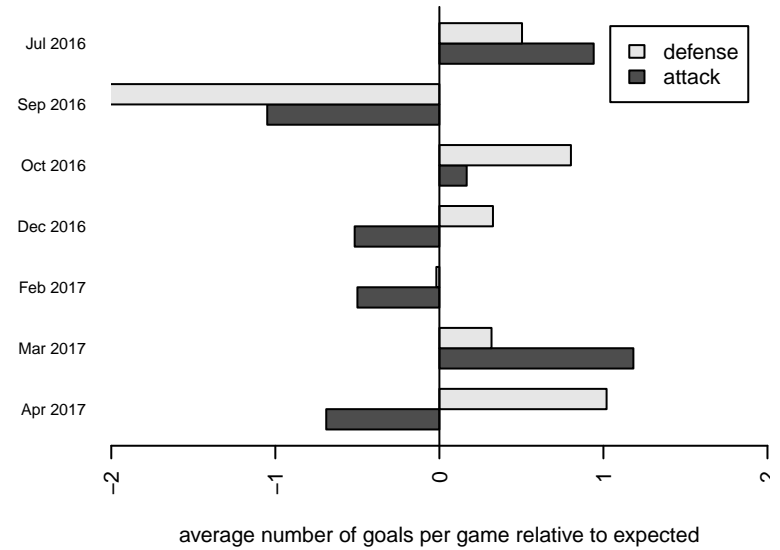

Performance relative to 13 month average