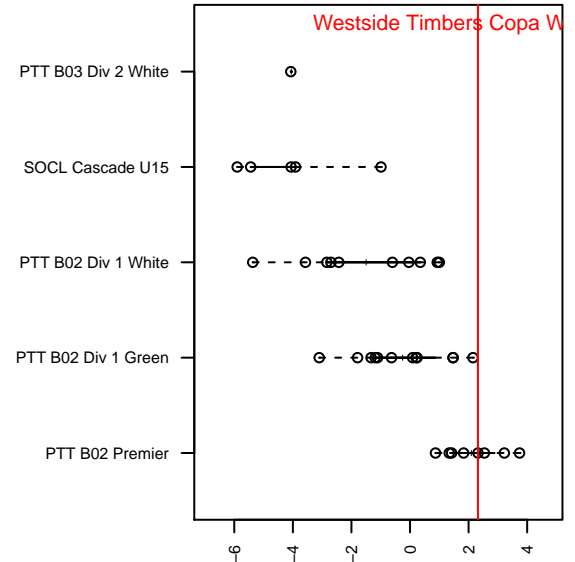

# Westside Timbers Copa White B02

Westside Timbers  
 Beaverton, OR  
 B02 total strength=1523  
 attack=14.8 defense=10.11  
 fall league = PTT B02 Premier  
 spr league = Win OYS B02 Premier Green

alt names used:  
 WT 02B Copa White  
 Westside Timbers 02B Copa White  
 Westside Timbers 02B Copa White FWRL  
 Westside Timbers 02B Copa White FWRL  
 Westside Timbers 02B Copa White FWRL  
 Westside Timbers 02B Copa White FWRL

Venues played:  
 2016 Beaverton Cup BU15 Gold  
 2016 Mt Hood Challenge U16 Gold  
 2016 PTT B02 Premier  
 2016 FWRL B02  
 2016 Win OYS B02 Premier Green  
 2016 OYS State Cup B02

**Westside Timbers Copa White B02**  
 Dots are actual minus expected GF (blue circles) and GA (red triangles).  
 Blue line is smoothed change in attack strength. Red is smoothed change in defense strength.

**attack and defense variance (black dot)  
relative to other teams  
and top 10 in region**

**attack and defense rating  
relative to others at age  
and all opponents in last 13 months**

**Performance relative to 13 month average**