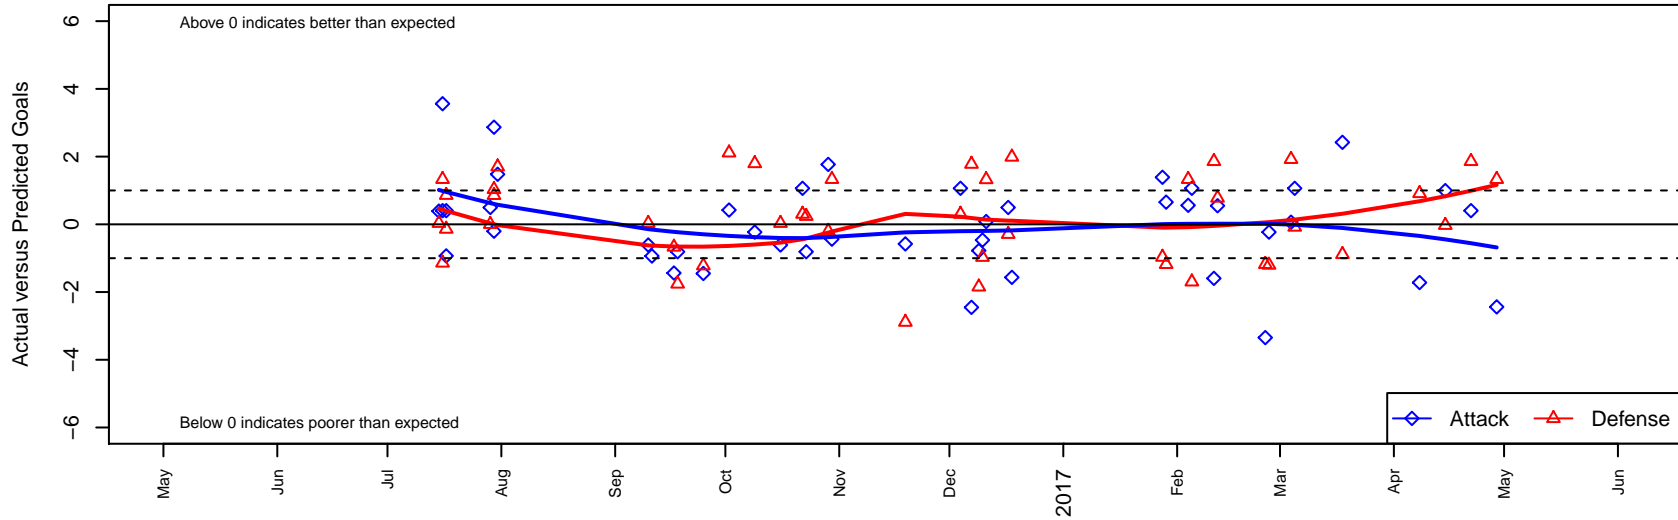

# Westside Timbers Copa White B02

Westside Timbers  
 Beaverton, OR  
 B02 total strength=1523  
 attack=14.8 defense=10.11  
 fall league = PTT B02 Premier  
 spr league = Win OYS B02 Premier Green

alt names used:  
 WT 02B Copa White  
 Westside Timbers 02B Copa White  
 Westside Timbers 02B Copa White FWRL  
 Westside Timbers 02B Copa White FWRL  
 Westside Timbers 02B Copa White FWRL  
 Westside Timbers 02B Copa White FWRL

Venues played:  
 2016 Beaverton Cup BU15 Gold  
 2016 Mt Hood Challenge U16 Gold  
 2016 PTT B02 Premier  
 2016 FWRL B02  
 2016 Win OYS B02 Premier Green  
 2016 OYS State Cup B02

**Westside Timbers Copa White B02**  
 Dots are actual minus expected GF (blue circles) and GA (red triangles).  
 Blue line is smoothed change in attack strength. Red is smoothed change in defense strength.

**attack and defense variance (black dot)  
relative to other teams  
and top 10 in region**

**attack and defense rating  
relative to others at age  
and all opponents in last 13 months**

**Performance relative to 13 month average**